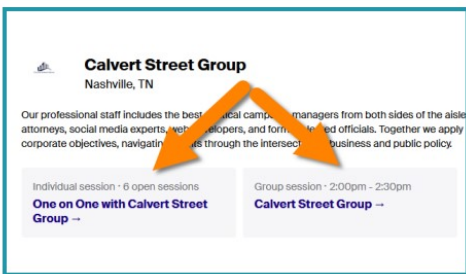

Geography Career Mingle

Wednesday November 17, 2021 | 2-4 & 4-5 pm

1 Log into Handshake and click on Events

2 Search for Geography and click on Geography Career Mingle

3 Click on Register

4 Sign up for one-on-ones or Group events