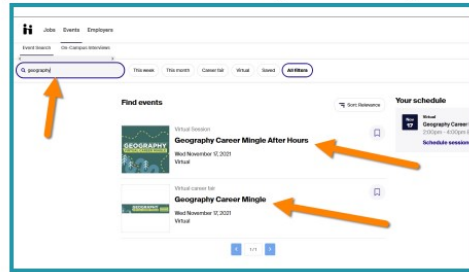

Geography Career Mingle

Wednesday November 17, 2021 | 2-4 & 4-5 pm

1 Log into Handshake and click on Events

2 Search for Geography and click on Geography Career Mingle

3 Click on Register

4 Sign up for one-on-ones or Group events