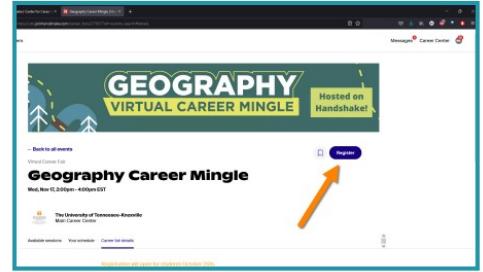

Geography Career Mingle

Wednesday November 17, 2021 | 2-4 & 4-5 pm

1 Log into Handshake and click on Events

2 Search for Geography and click on Geography Career Mingle

3 Click on Register

4 Sign up for one-on-ones or Group events