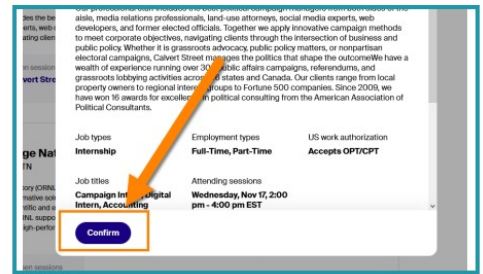

Geography Career Mingle

Wednesday November 17, 2021 | 2-4 & 4-5 pm

1 Log into Handshake and click on Events

2 Search for Geography and click on Geography Career Mingle

3 Click on Register

4 Sign up for one-on-ones or Group events

5 For one-on-one meetings, pick a time and click on Confirm

6 For group meetings, click on Confirm