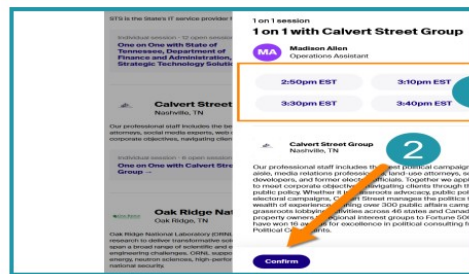

Geography Career Mingle

Wednesday November 17, 2021 | 2-4 & 4-5 pm

1 Log into Handshake and click on Events

2 Search for Geography and click on Geography Career Mingle

3 Click on Register

4 Sign up for one-on-ones or Group events